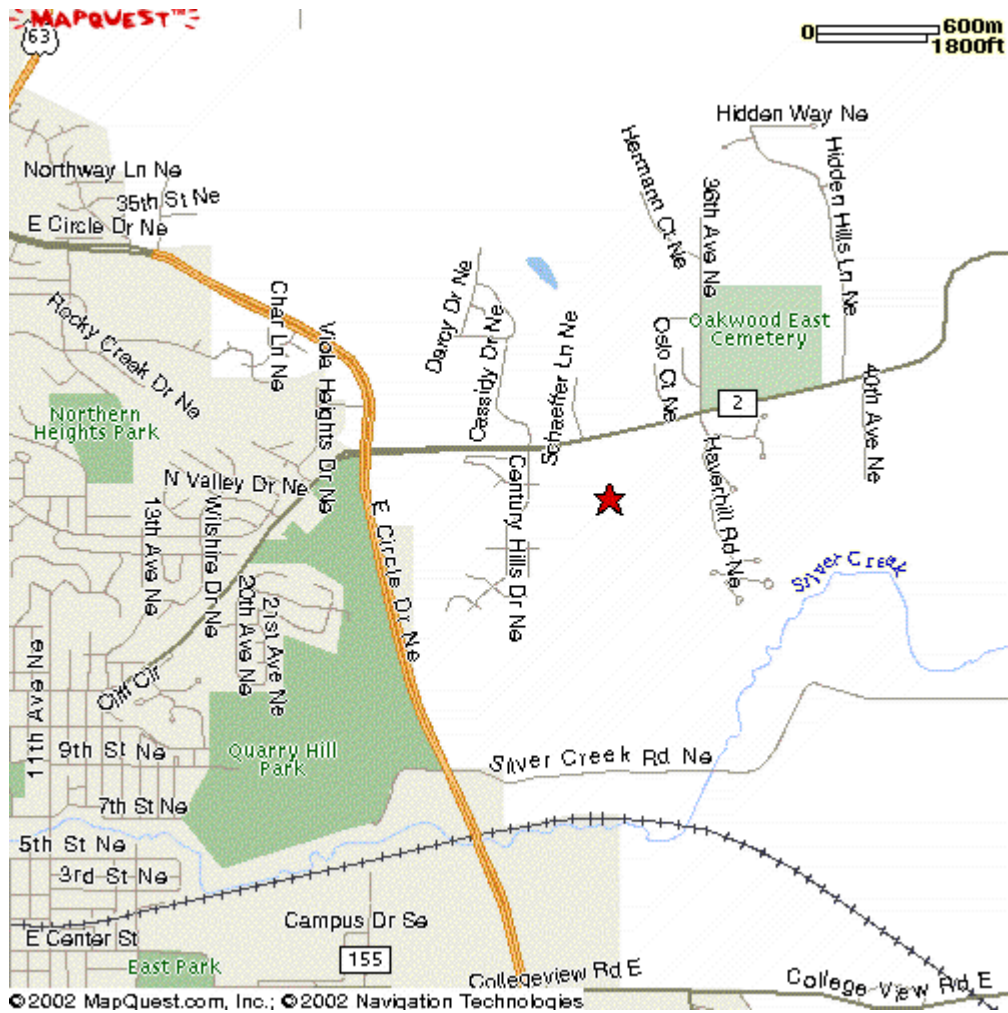

SHANNON OAKS DIRECTIONAL MAP

NORTH EAST ROCHESTER
EAST OF CIRCLE DR. APPROXIMATELY 3/4 MILE
ON COUNTY RD. 2 (VIOLA RD.)
(SOUTH EAST OF CENTURY HIGH SCHOOL)