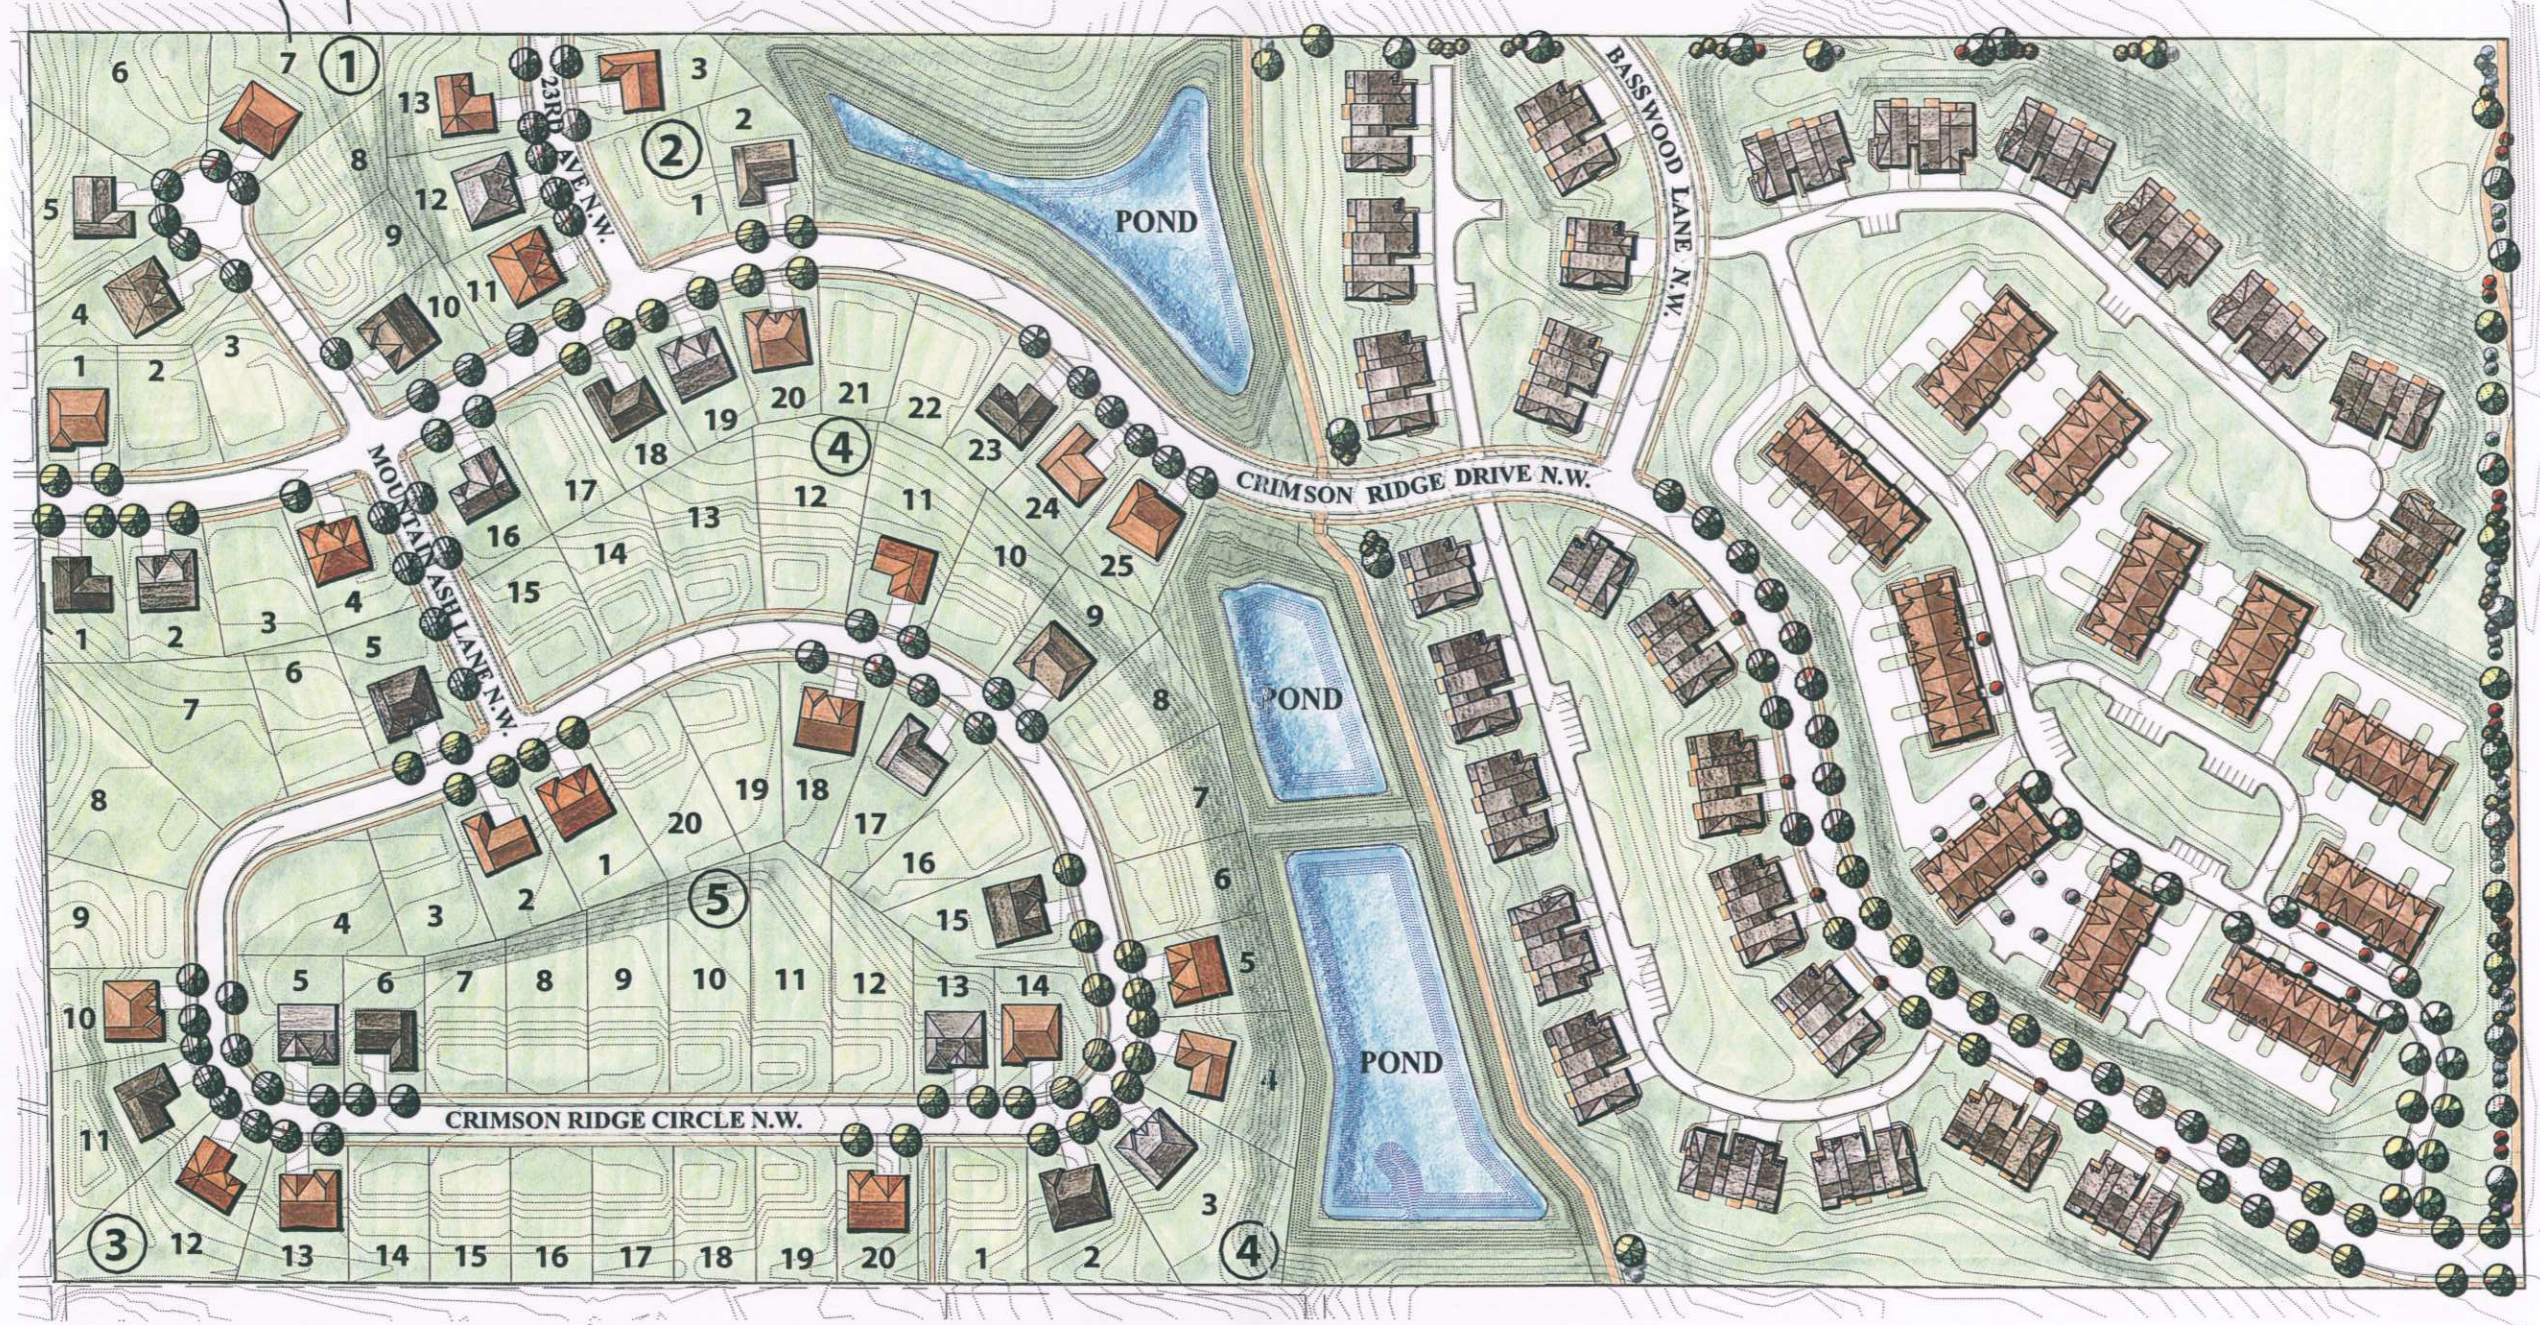

BLOCK NUMBER

LOT NUMBER

# CRIMSON RIDGE

ROCHESTER, MN