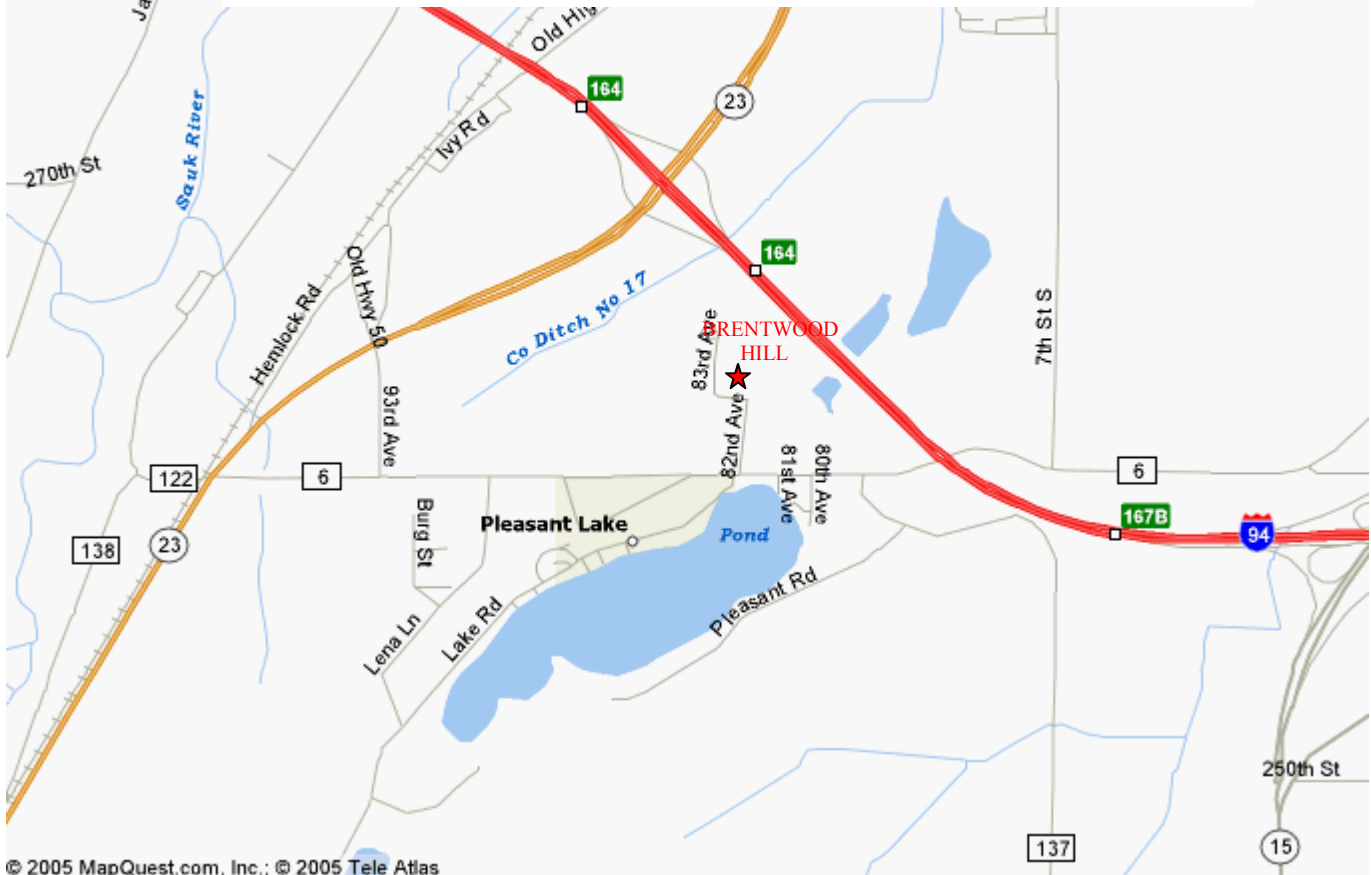

DIRECTIONAL MAP BRENTWOOD HILL ROCKVILLE, MINNESOTA 56369

600m
1800ft

**NORTHWEST CORNER OF INTESTATE 94 AND COUTY ROAD 6
TURN ON TO 82ND AVENUE**