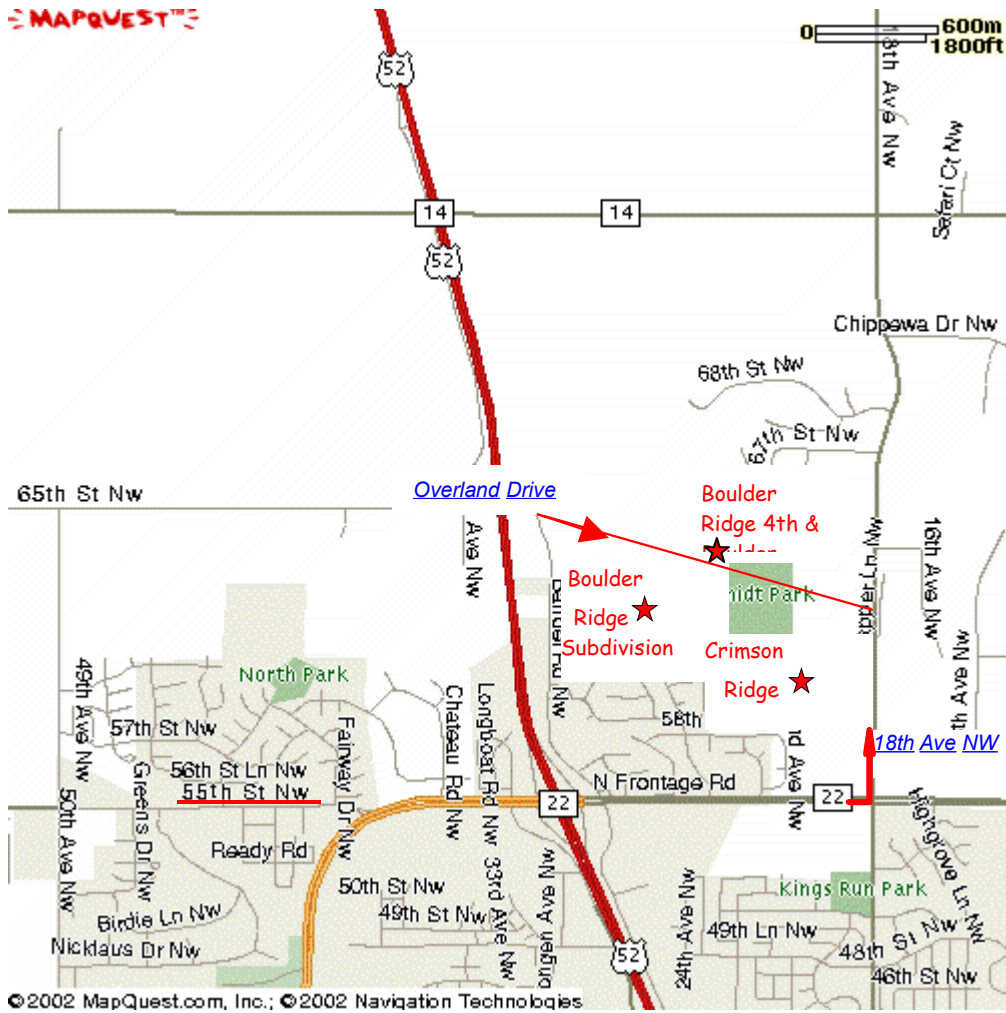

BOULDER RIDGE DIRECTIONAL MAP

EAST OF HWY 52 ON 55TH ST. N.W. APPROX 1 MILE TO 18TH AVENUE N.W.